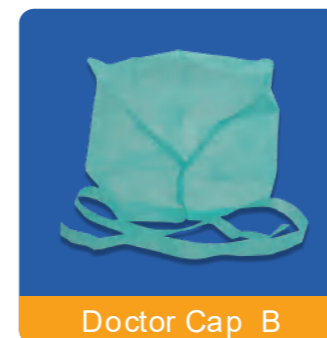

## Disposable Cap >>>

NO	Description	Material	Style	Color	Size	Packing
1	Round Cap	SBPP 10-35gsm	with elastic	white,blue, green or as requested	18",21",24"	100pcs/bag, 10bags/ctn
2	Bouffant Cap	SBPP 10-16gsm	single or double elastic	white,blue, green or as requested	18",21",24"	100pcs/bag, 10bags/ctn
3	Doctor Cap A with Ties	SBPP 20-40gsm	2 ties on back, sewn	white,blue, green or as requested	62x12cm	100pcs/bag, 10bags/ctn
4	Doctor Cap B with Ties	SBPP 9-16gsm	2 ties on back, die cut	white,blue, green or as requested	65x15cm	100pcs/bag, 10bags/ctn
5	Doctor Cap C with Elastic Back	SMS SBPP	with elastic back,sewn	white,blue, green or as requested	20x12cm	100pcs/bag, 10bags/ctn
6	Hair Net	Nylon	with elastic	white, black or as requested	18",21",24"	100pcs/bag, 10bags/ctn

Round Cap

Bouffant Cap

Doctor Cap A

Doctor Cap B

Doctor Cap C

Hair Net