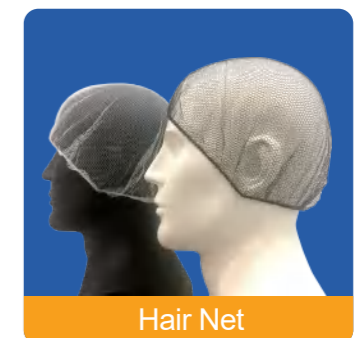

## Disposable Cap >>>

NO	Description	Material	Style	Color	Size	Packing
1	Round Cap	SBPP 10-35gsm	with elastic	white,blue, green or as requested	18",21",24"	100pcs/bag, 10bags/ctn
2	Bouffant Cap	SBPP 10-16gsm	single or double elastic	white,blue, green or as requested	18",21",24"	100pcs/bag, 10bags/ctn
3	Doctor Cap A with Ties	SBPP 20-40gsm	2 ties on back, sewn	white,blue, green or as requested	62x12cm	100pcs/bag, 10bags/ctn
4	Doctor Cap B with Ties	SBPP 9-16gsm	2 ties on back, die cut	white,blue, green or as requested	65x15cm	100pcs/bag, 10bags/ctn
5	Doctor Cap C with Elastic Back	SMS SBPP	with elastic back,sewn	white,blue, green or as requested	20x12cm	100pcs/bag, 10bags/ctn
6	Hair Net	Nylon	with elastic	white, black or as requested	18",21",24"	100pcs/bag, 10bags/ctn

Round Cap

Bouffant Cap

Doctor Cap A

Doctor Cap B

Doctor Cap C

Hair Net