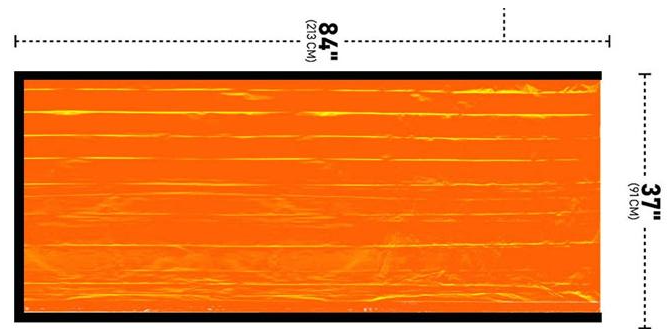

GENERAL DESCRIPTION

Emergency Sleeping bag

- ❖ Product Color: Orange,Camouflage, Green
- ❖ Light Weight and Portable:4.2Oz (120g)/pc
- ❖ Keep Warm:Reflect up to 90% of body heat back
- ❖ Bright Color: Can help rescue personnel quickly identify
- ❖ Made for Emergency:Tear-resistant, Windproof, Waterproof and with reinforced taped seam

MATERIAL COMPOSITION

- ❖ Material: 26um Mylar Polyethylene
- ❖ Size: 213cm x 91cm(84 x 37in)

PACKING

	1PC/ Simple PE Bag	1PC/Nylon Bag
Packing		
	1pc/bag 200pcs/ctn 58X46X35cm	1pcs/bag 96bags/ctn 51x26.5x36cm
	Remark: Packing can be according to can request. Packing accessories can be added: carabiner, compass, whistle, insert card	